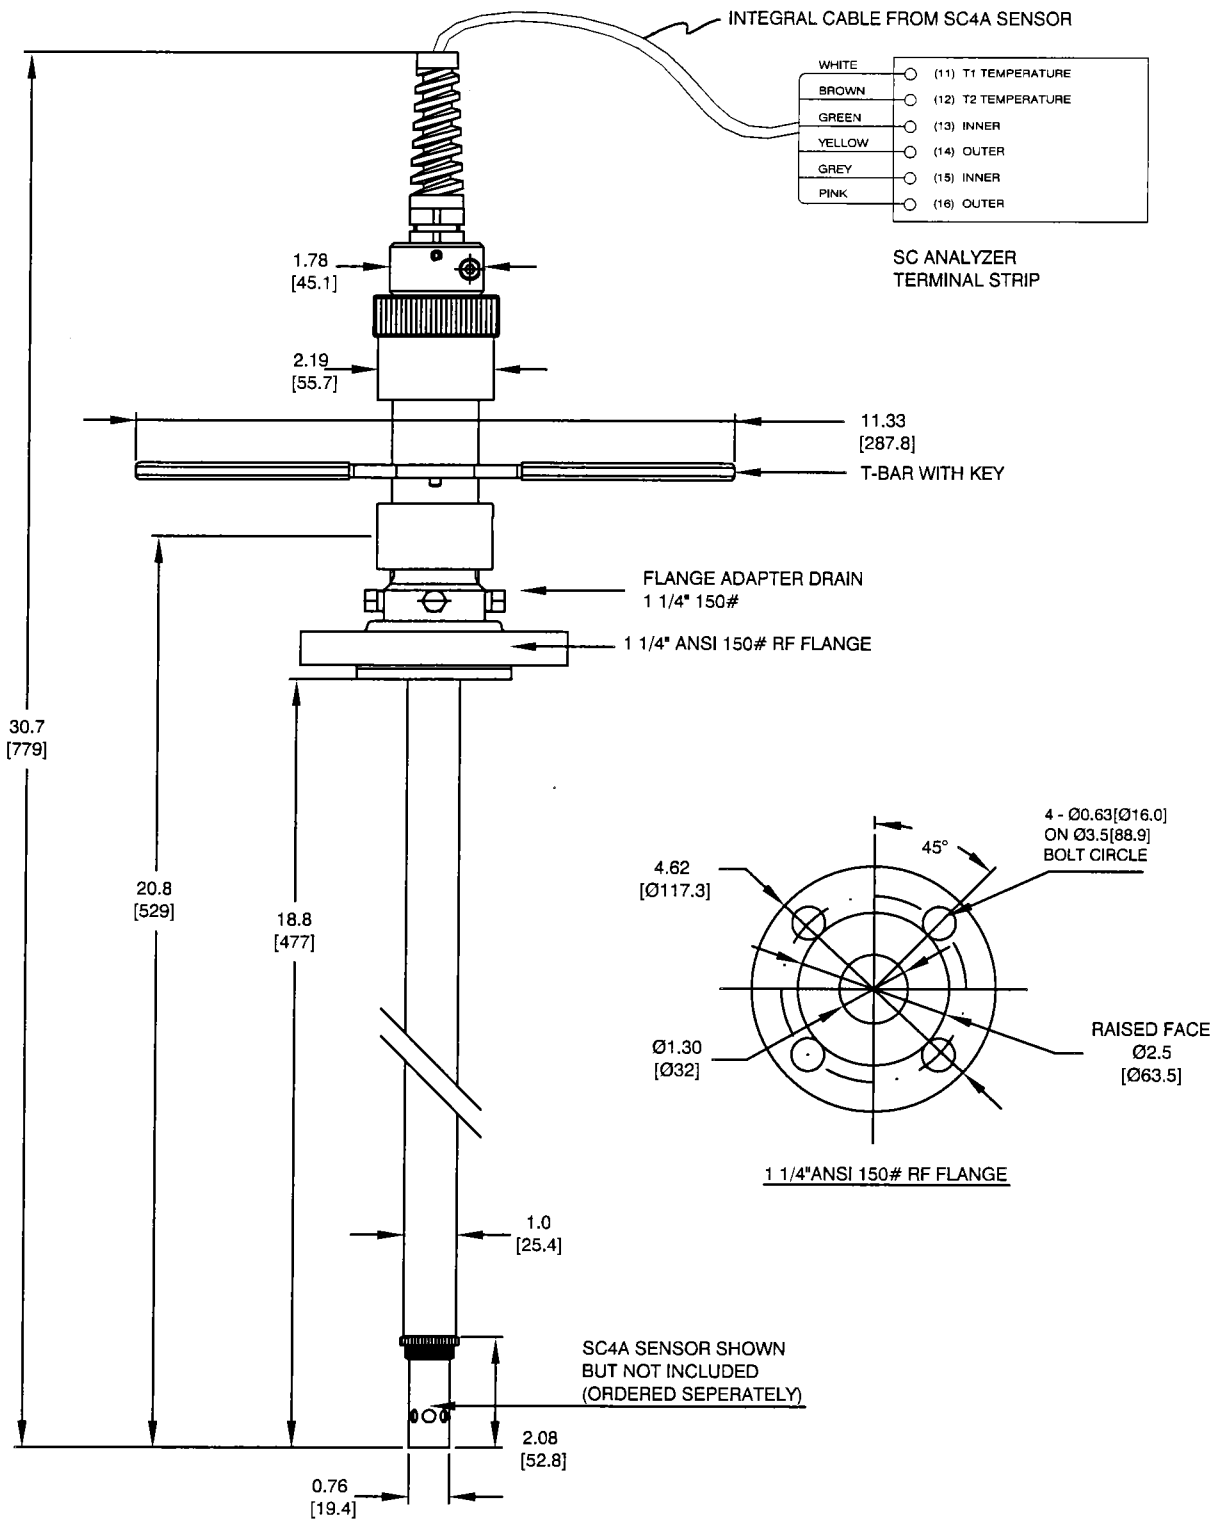

P.O. NUMBER
YIA #
TAG #(s)

PR10 RETRACTABLE FITTING, SS316L CONSTRUCTION,
WITH VITON 'O' RINGS AND 1.25" 150# FLANGE ADAPTER,
SHOWING INTEGRAL CABLE FROM THE SC4A SENSOR,
/FA125 CAN ALSO BE ORDERED AS K1525YB.

MODEL #: PR10-S-V-L5-D32--SC4A/FA125

SCALE:
N/A

UNITS:
IN (mm)

PAGE:
1 OF 1

YOKOGAWA ◆

2 DART ROAD

NEWNAN, GEORGIA 30265