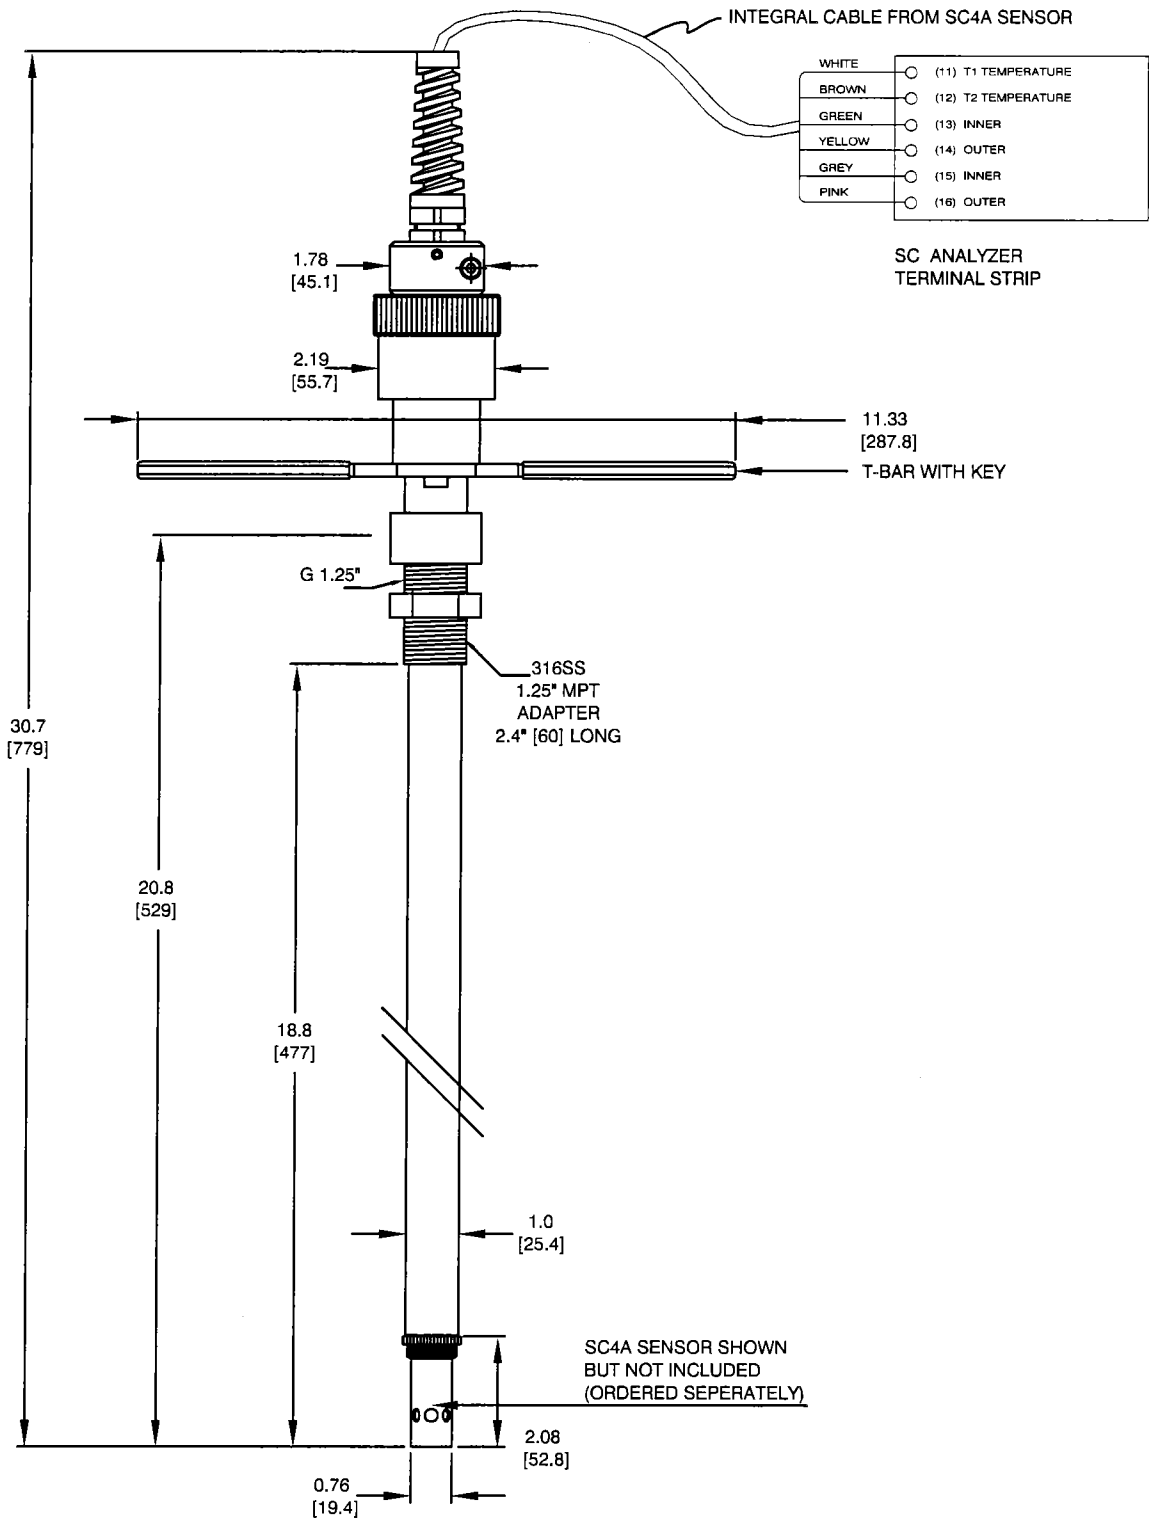

P.O. NUMBER
YIA #
TAG #(s)

PR10 RETRACTABLE FITTING, SS316L CONSTRUCTION,
WITH VITON O'RINGS AND 1 1/4" ADAPTER,
SHOWING INTEGRAL CABLE FROM THE SC4A SENSOR.

SCALE:
N/A

UNITS:
IN (mm)

MODEL #:
PR10-S-V-L5-D32-SC4A/SA125

PAGE:
1 OF 1

YOKOGAWA ◆

2 DART ROAD

NEWNAN, GEORGIA 30265