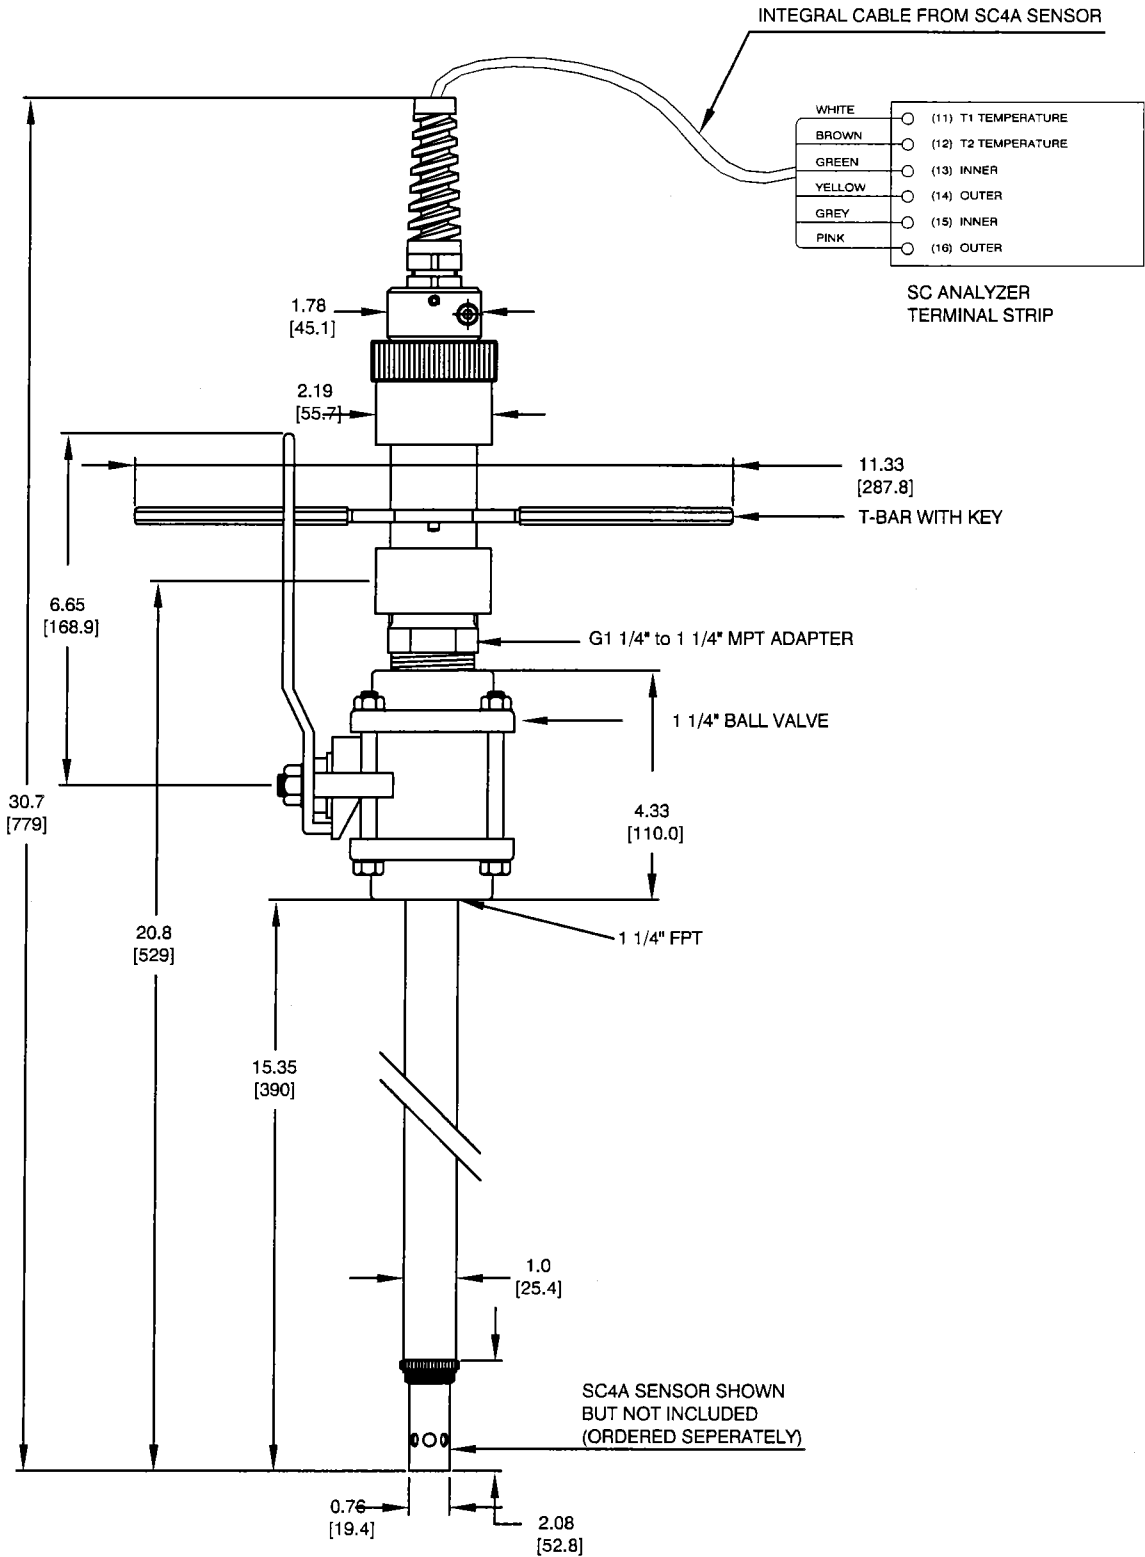

P.O. NUMBER
YIA #
TAG #(s)

PR10 RETRACTABLE FITTING, SS316L CONSTRUCTION,
WITH VITON O'RINGS,
SHOWING INTEGRAL CABLE FROM THE SC4A SENSOR,

MODEL #: PR10-S-V-L5-D32-SC4A

SCALE:	N/A
UNITS:	IN (mm)
PAGE:	1 OF 1

UNITS:
IN (mm)

MODEL #:
PR10-S-V-L5-D32-SC4A/SA125

PAGE:
1 OF 1

YOKOGAWA ◆

2 DART ROAD

NEWNAN, GEORGIA 30265

P.O. NUMBER
YIA #
TAG #(s)

PR10 RETRACTABLE FITTING, SS316L CONSTRUCTION,
WITH VITON O-RINGS AND 1 1/4" BALL VALVE,
SHOWING INTEGRAL CABLE FROM THE SC4A SENSOR.

PR10 RETRACTABLE FITTING, SS316L CONSTRUCTION,
WITH VITON 'O' RINGS AND 1.25" 150# FLANGE ADAPTER,
SHOWING INTEGRAL CABLE FROM THE SC4A SENSOR,
/FA125 CAN ALSO BE ORDERED AS K1525YB.

MODEL #: PR10-S-V-L5-D32--SC4A/FA125

SCALE:

N/A

UNITS:

IN (mm)

MODEL #:

PR10-S-V-L5-D32--SC4A/FA125/BF125

PAGE:
1 OF 1

2 DART ROAD