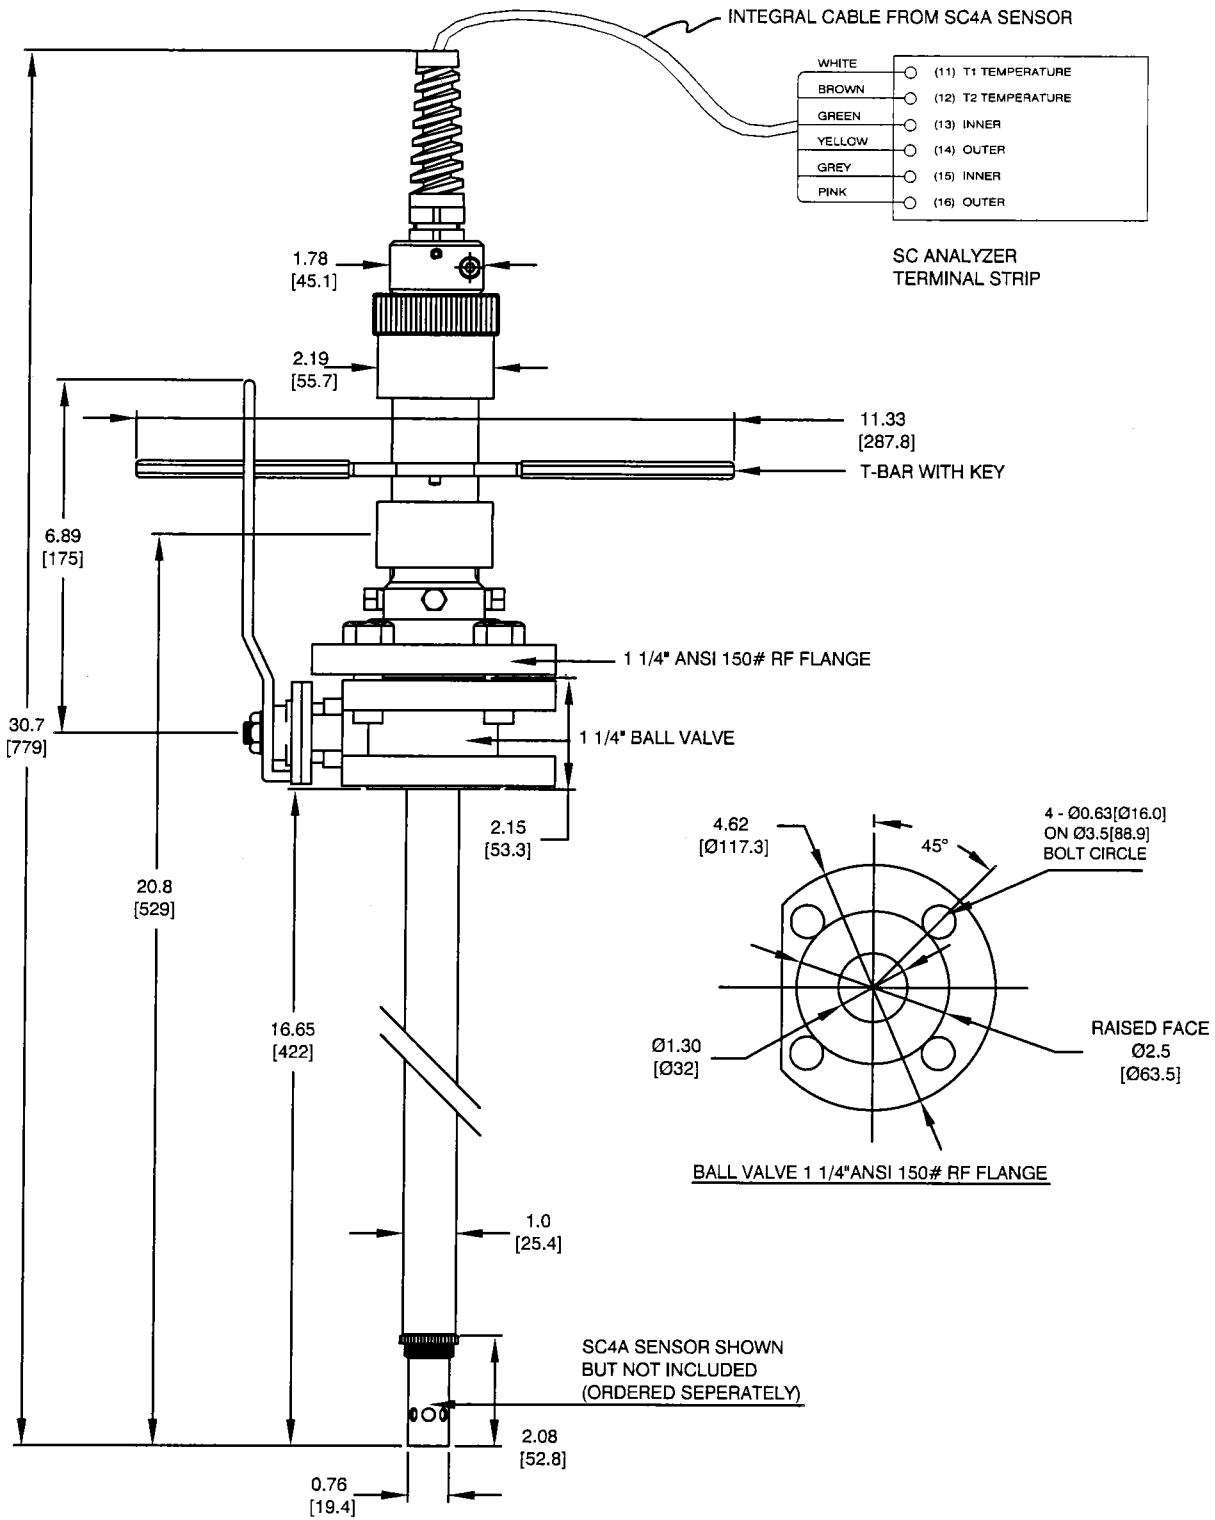

P.O. NUMBER
YIA #
TAG #(s)

PR10 RETRACTABLE FITTING, SS316L CONSTRUCTION,
WITH VITON 'O' RINGS AND 1.25" BALL VALVE,
SHOWING INTEGRAL CABLE FROM THE SC4A SENSOR,
/FA125/BF125 CAN ALSO BE ORDERED AS K1525YB AND K1525YK.

SCALE:

N/A

UNITS:

IN (mm)

MODEL #:

PR10-S-V-L5-D32--SC4A/FA125/BF125

PAGE:
1 OF 1

2 DART ROAD

NEWNAN, GEORGIA 30265

YOKOGAWA ◆