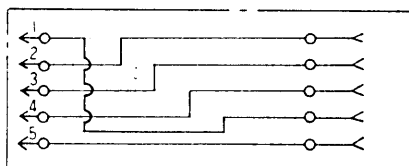

Drawings

Model BT200-N00
BRAIN TERMINAL

BRAIN TERMINAL

Unit: $\frac{\text{mm}}{\text{inch}}$

CONNECTOR PIN NUMBERS.

WIRING

Communication Cable with
IC Clips

Communication Cable with
Alligator Clips

Communication Cable with
a 5-Pin Connector
(Optional code /C1)

Weight:
Approx. 510g (1.12 lb)

Remarks _____