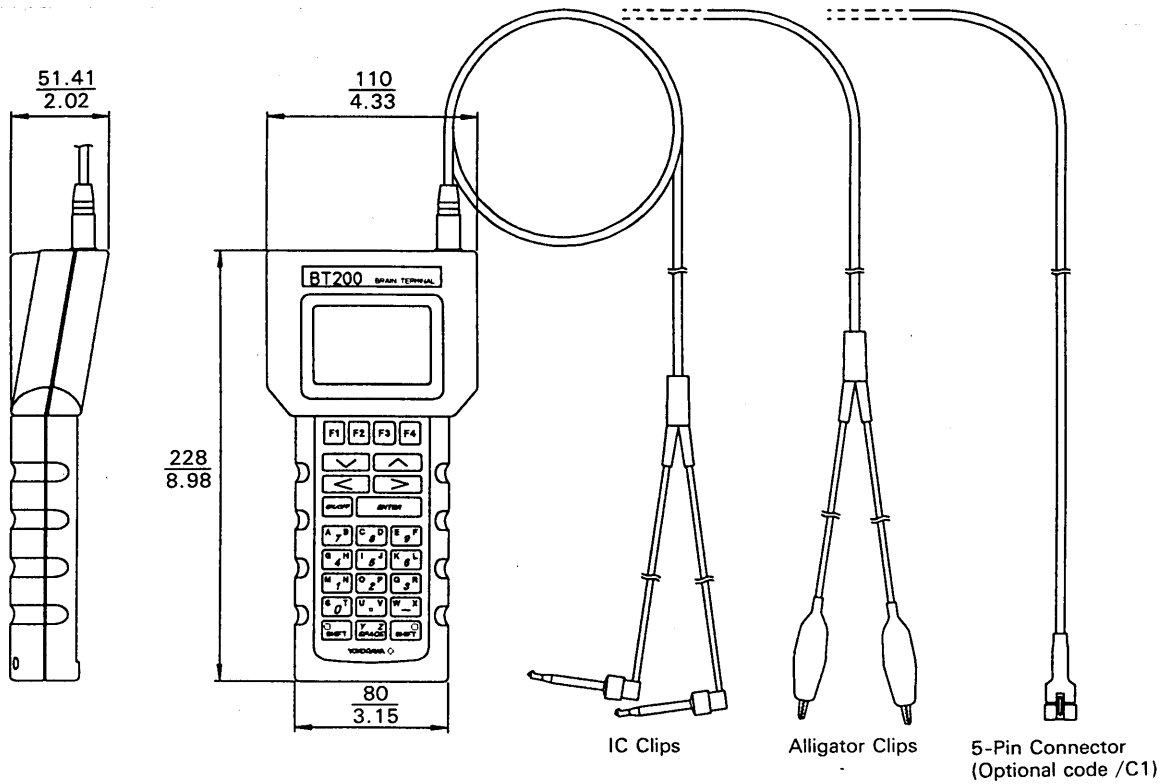

Drawings

Model BT200-N00
BRAIN TERMINAL

BRAIN TERMINAL

Unit: $\frac{\text{mm}}{\text{inch}}$

CONNECTOR PIN NUMBERS.

WIRING

Communication Cable with
IC Clips

Communication Cable with
Alligator Clips

Communication Cable with
a 5-Pin Connector
(Optional code /C1)

Weight:
Approx. 510g (1.12 lb)

Remarks _____