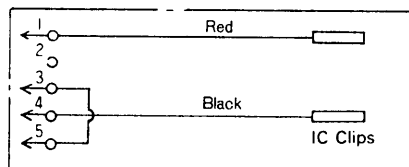

Drawings

Model BT200-N00
BRAIN TERMINAL

BRAIN TERMINAL

Unit: $\frac{\text{mm}}{\text{inch}}$

CONNECTOR PIN NUMBERS.

WIRING

Communication Cable with
IC Clips

Communication Cable with
Alligator Clips

Communication Cable with
a 5-Pin Connector
(Optional code /C1)

Weight:
Approx. 510g (1.12 lb)

Remarks _____