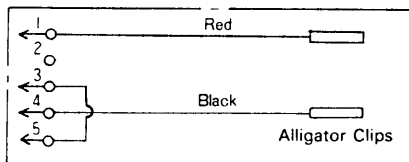

Drawings

Model BT200-N00
BRAIN TERMINAL

BRAIN TERMINAL

Unit: $\frac{\text{mm}}{\text{inch}}$

CONNECTOR PIN NUMBERS.

WIRING

Communication Cable with
IC Clips

Communication Cable with
Alligator Clips

Communication Cable with
a 5-Pin Connector
(Optional code /C1)

Weight:
Approx. 510g (1.12 lb)

Remarks _____