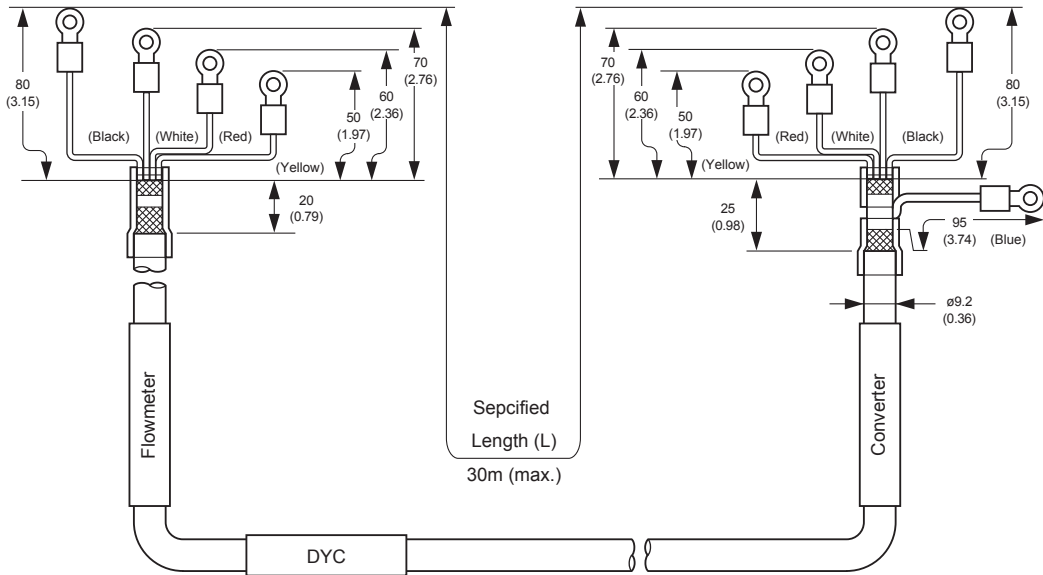

Drawings

digitalYEWFLO Series Vortex Flowmeter Remote Type Signal Cable [DYC]

digitalYEWFLO

SD 01F06A00-08EN

Unit : mm
(approx. inch)

Cable Color and Terminal

Color	Terminal	
	Flow meter	Converter
Yellow ^(*)	T	T
Red	A	A
White	B	B
Black	$\frac{\perp}{\perp}$	C
Blue		$\frac{\perp}{\perp}$

(*) Only for /MV