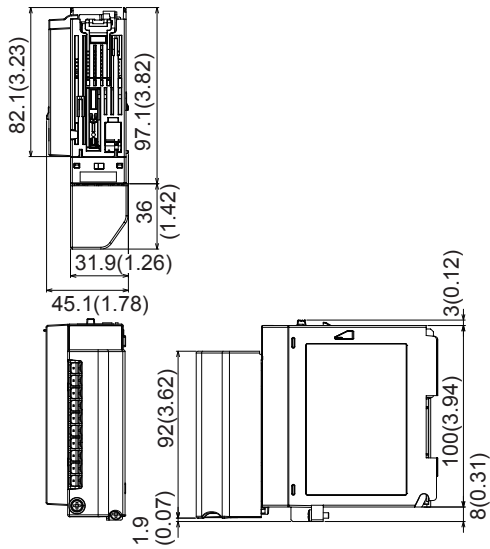

SD 04L53B05-01EN

Unit: mm
(approx. inch)

External Dimensions

M3 screw terminals

Clamp terminals

Arrangement of the Terminals

M3 screw terminal/Clamp terminal

| No. | Symbol | | No. | Symbol | |
|-----|--------|---|-----|--------|---|
| 21 | CH6 | + | 11 | CH1 | + |
| 22 | | - | 12 | | - |
| 23 | CH7 | + | 13 | CH2 | + |
| 24 | | - | 14 | | - |
| 25 | CH8 | + | 15 | CH3 | + |
| 26 | | - | 16 | | - |
| 27 | CH9 | + | 17 | CH4 | + |
| 28 | | - | 18 | | - |
| 29 | CH10 | + | 19 | CH5 | + |
| 30 | | - | 20 | | - |

* Negative terminal (common) potential shared