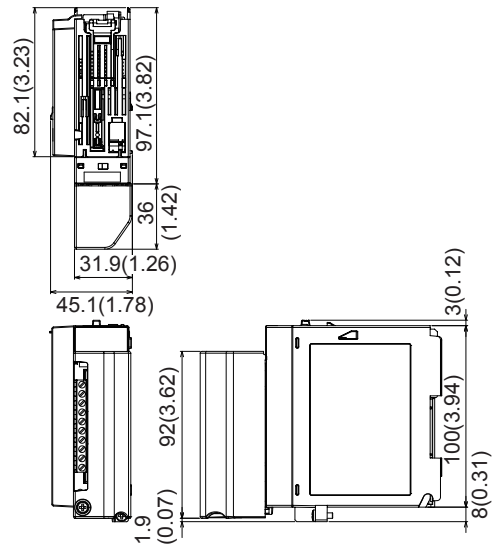

SD 04L53B05-01EN

Unit: mm
(approx. inch)

External Dimensions

M3 screw terminals

Clamp terminals

Arrangement of the Terminals

M3 screw terminal/Clamp terminal

| No. | Symbol | | No. | Symbol | |
|-----|--------|---|-----|--------|---|
| 21 | CH6 | + | 11 | CH1 | + |
| 22 | | - | 12 | | - |
| 23 | CH7 | + | 13 | CH2 | + |
| 24 | | - | 14 | | - |
| 25 | CH8 | + | 15 | CH3 | + |
| 26 | | - | 16 | | - |
| 27 | CH9 | + | 17 | CH4 | + |
| 28 | | - | 18 | | - |
| 29 | CH10 | + | 19 | CH5 | + |
| 30 | | - | 20 | | - |

* Negative terminal (common) potential shared